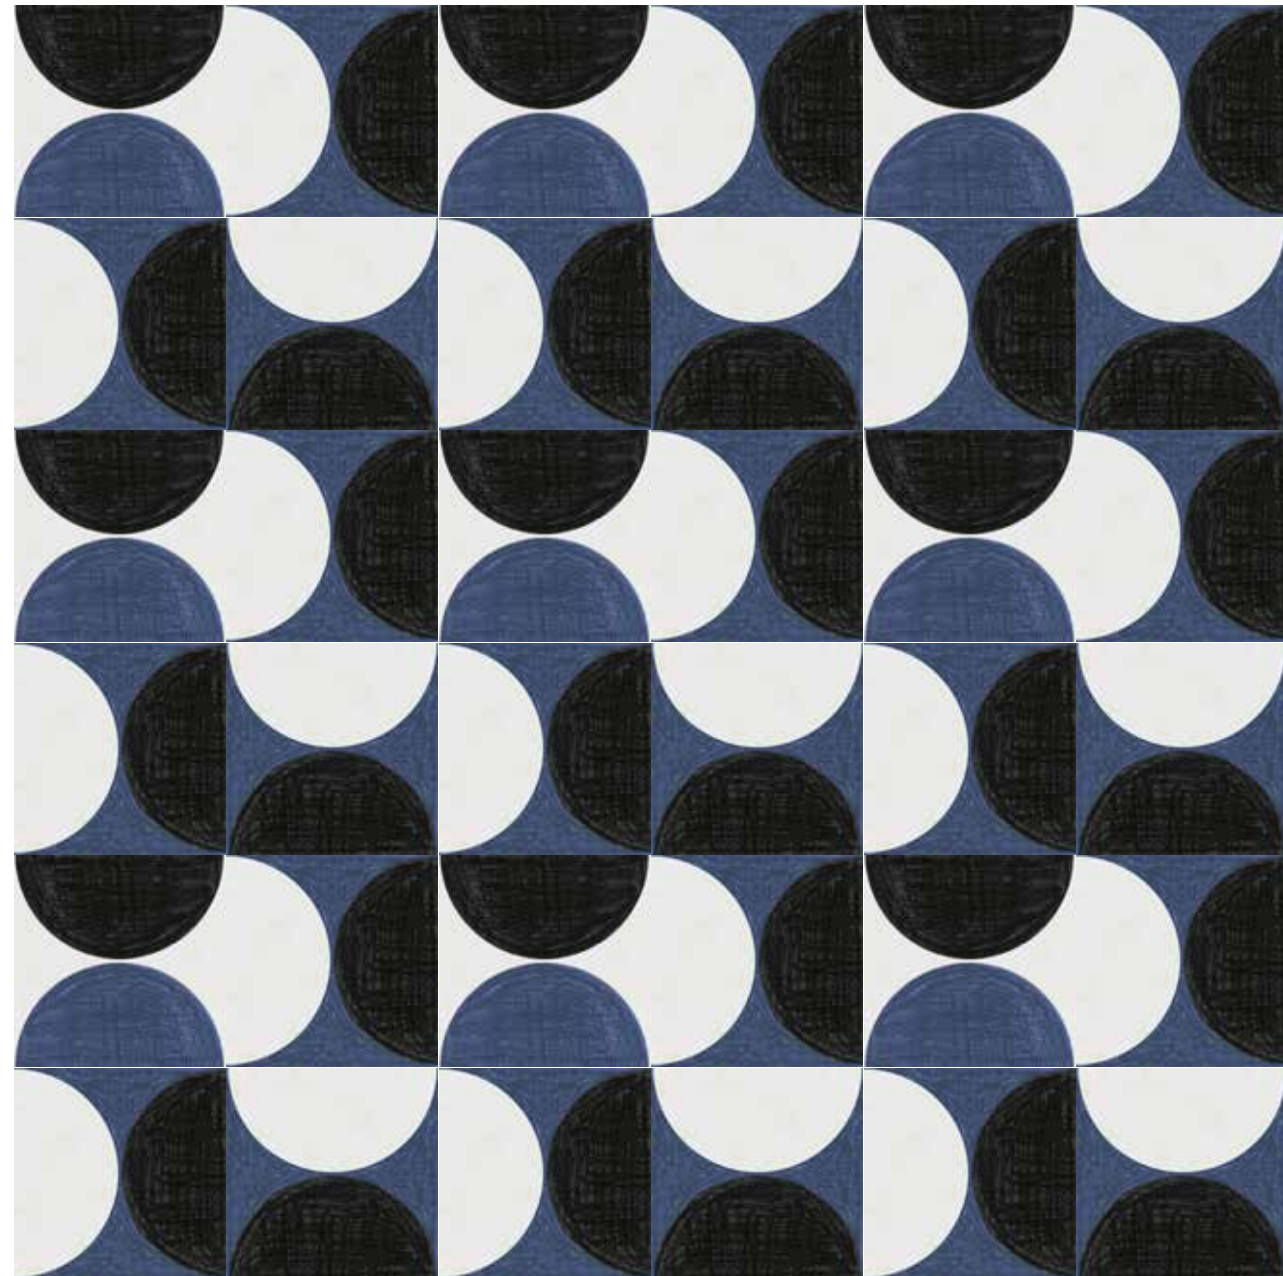

K95080200001VTE0
Royal blue & black circle
Royal mavi & siyah daire

K95080300001VTE0
Royal blue & black-white circle
Royal mavi & siyah-beyaz daire