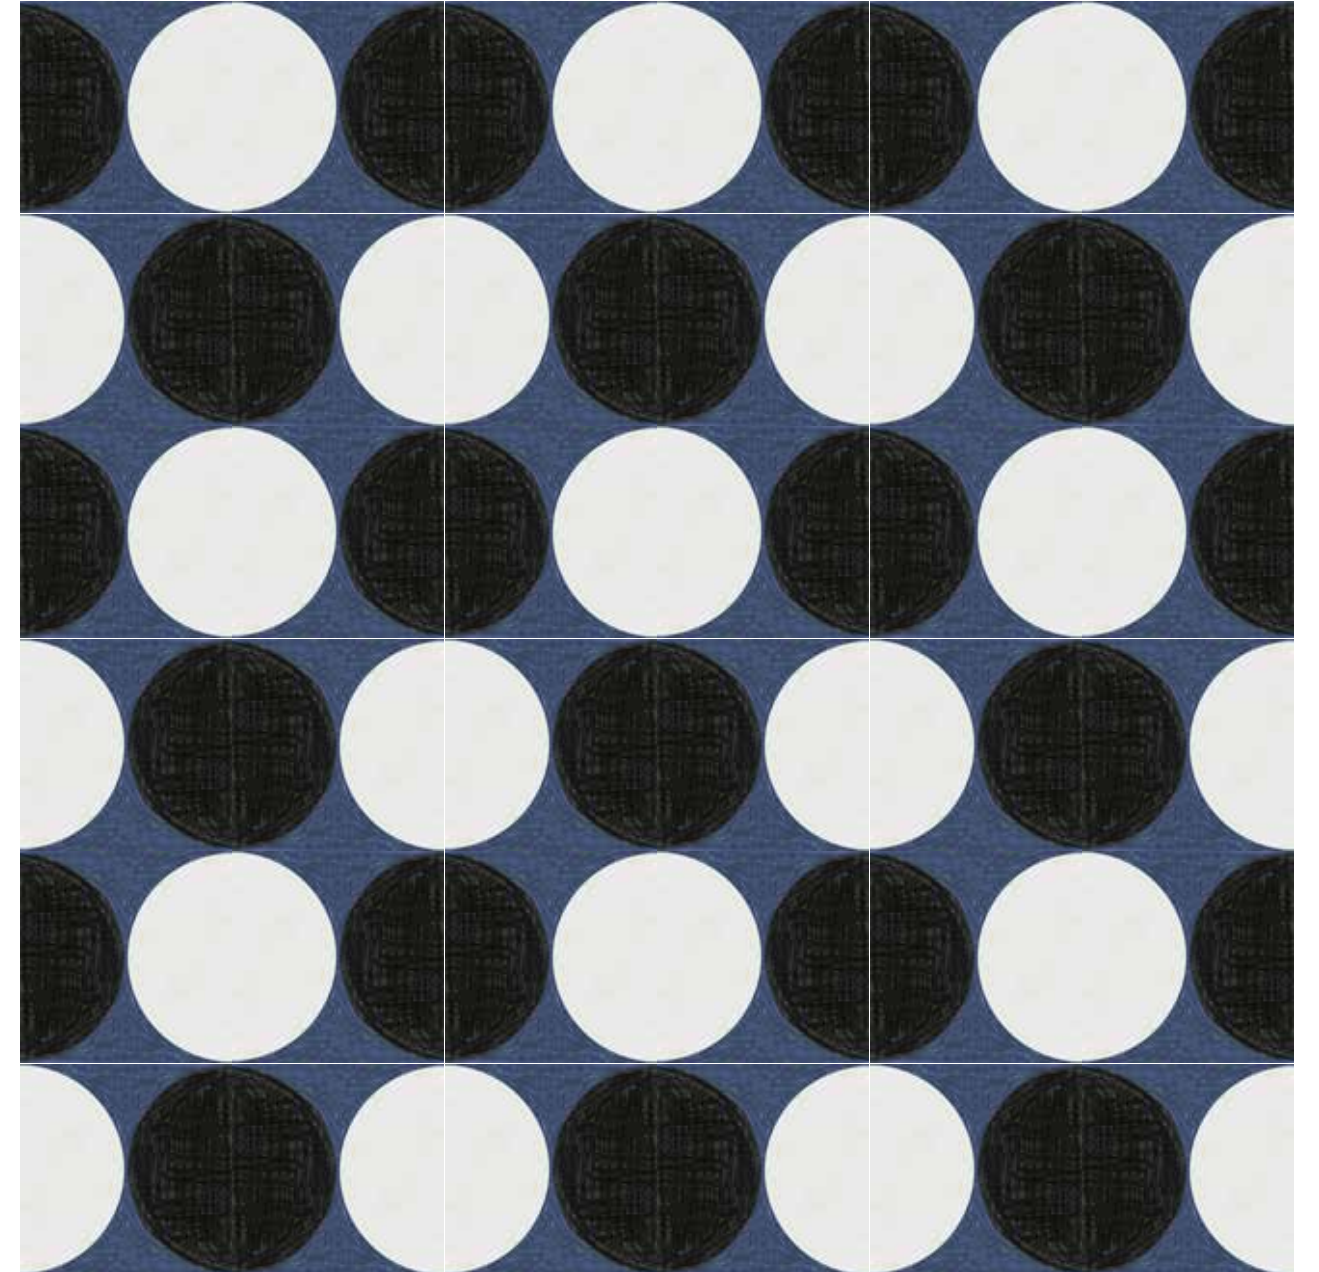

K95080300001VTE0
Royal blue & black-white circle
Royal mavi & siyah-beyaz daire