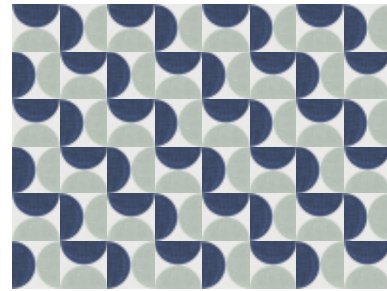

Atelier 01

Unlimited freedom to create Sınırsız yaratma özgürlüğü

Atelier 01 collection provides architects and interior designers the opportunity to explore the most advanced stages of their creativity. The well thought-out system structure in the collection inspires numerous original designs in different combinations.

Atelier 01 koleksiyonu mimarlara ve iç mimarlara yaratıcılıklarının gidebileceği en ileri aşamaları keşfetme olanağı sağlıyor. Koleksiyondaki iyi düşünülmüş sistem yapısı, farklı kombinasyonlarda sayısız özgün tasarıma ilham veriyor.