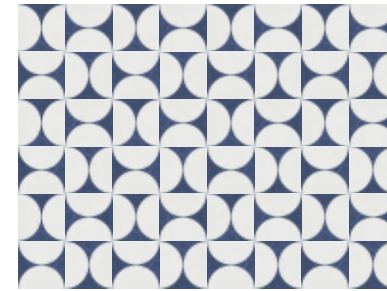

Atelier 01

Unlimited freedom to create Sınırsız yaratma özgürlüğü

Atelier 01 collection provides architects and interior designers the opportunity to explore the most advanced stages of their creativity. The well thought-out system structure in the collection inspires numerous original designs in different combinations.

Atelier 01 koleksiyonu mimarlara ve iç mimarlara yaratıcılıklarının gidebileceği en ileri aşamaları keşfetme olanağı sağlıyor. Koleksiyondaki iyi düşünülmüş sistem yapısı, farklı kombinasyonlarda sayısız özgün tasarıma ilham veriyor.