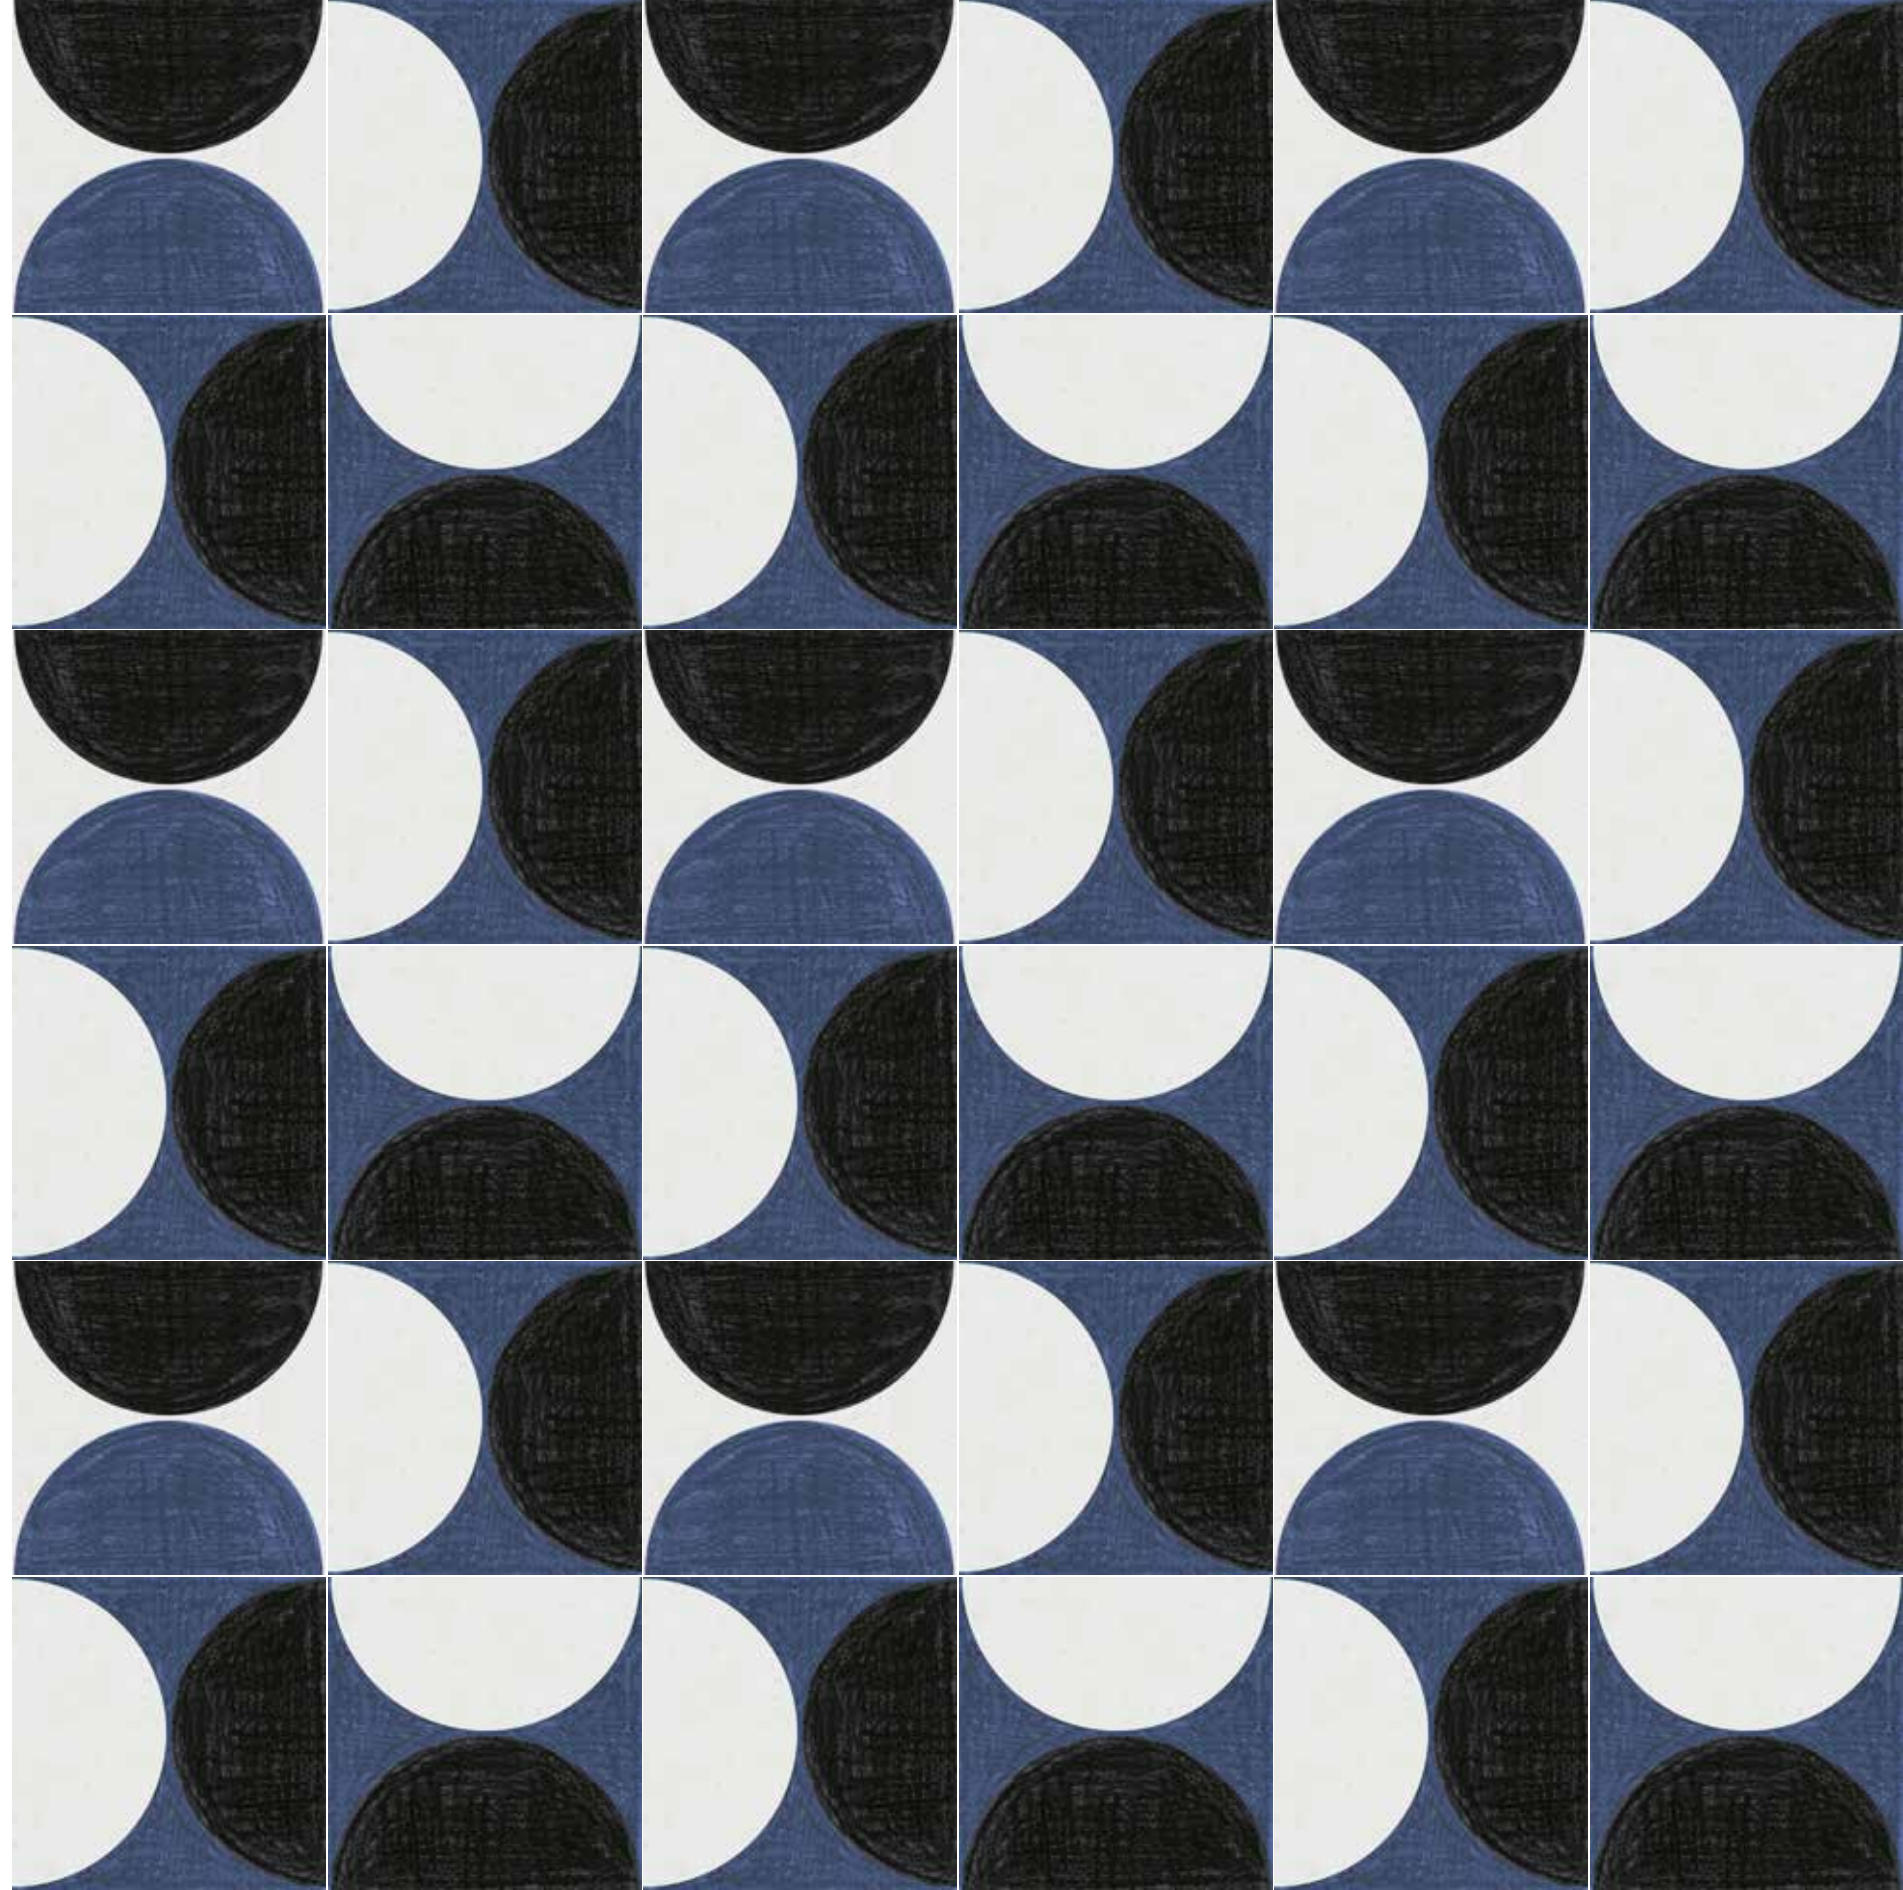

Atelier 01, geometrik formlarında ilhamını 20. yüzyılda mimariye, tasarıma ve sanata yön veren Bauhaus akımından alıyor. Dokulu bir kâğıt üzerinde renkli kalemlerle boyanmış gibi görünen desenleriyle koleksiyon, kullanıcıları denemeye, oynamaya ve yaratmaya davet ediyor. 4 renk ve 2 ana desenden yola çıkan Atelier 01, modern bir sanat galerisinden çıkmış gibi görünen her bir parçasıyla benzersiz tasarımlar yaratmak için farklı bir dünya sunuyor. Koleksiyon, farklı döşeme kombinasyonlarıyla sayısız tasarıma ilham verecek bir yapı içinde geliştirildi.

Sırlı porselen karolardan oluşan Atelier 01 içeriğinde tümü 15x15 ebatında 11 farklı tasarımda 9 desen, 2 fon renginde mat yüzeyli karolar bulunuyor. Mimarlar ve tasarımcılara zengin bir yaratıcılık paleti sunan karolar hem yer hem de duvar kullanımına uygun. Kendi kulvarında yeni trendlere öncülük edecek modern bir bakış açısıyla geliştirilen koleksiyon, konut içi farklı yaşam alanlarına tarz sahibi bir kimlik kazandırıyor.