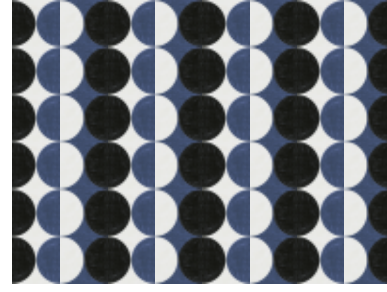

Atelier 01

Unlimited freedom to create Sınırsız yaratma özgürlüğü

Atelier 01 collection provides architects and interior designers the opportunity to explore the most advanced stages of their creativity. The well thought-out system structure in the collection inspires numerous original designs in different combinations.

Atelier 01 koleksiyonu mimarlara ve iç mimarlara yaratıcılıklarının gidebileceği en ileri aşamaları keşfetme olanağı sağlıyor. Koleksiyondaki iyi düşünülmüş sistem yapısı, farklı kombinasyonlarda sayısız özgün tasarıma ilham veriyor.