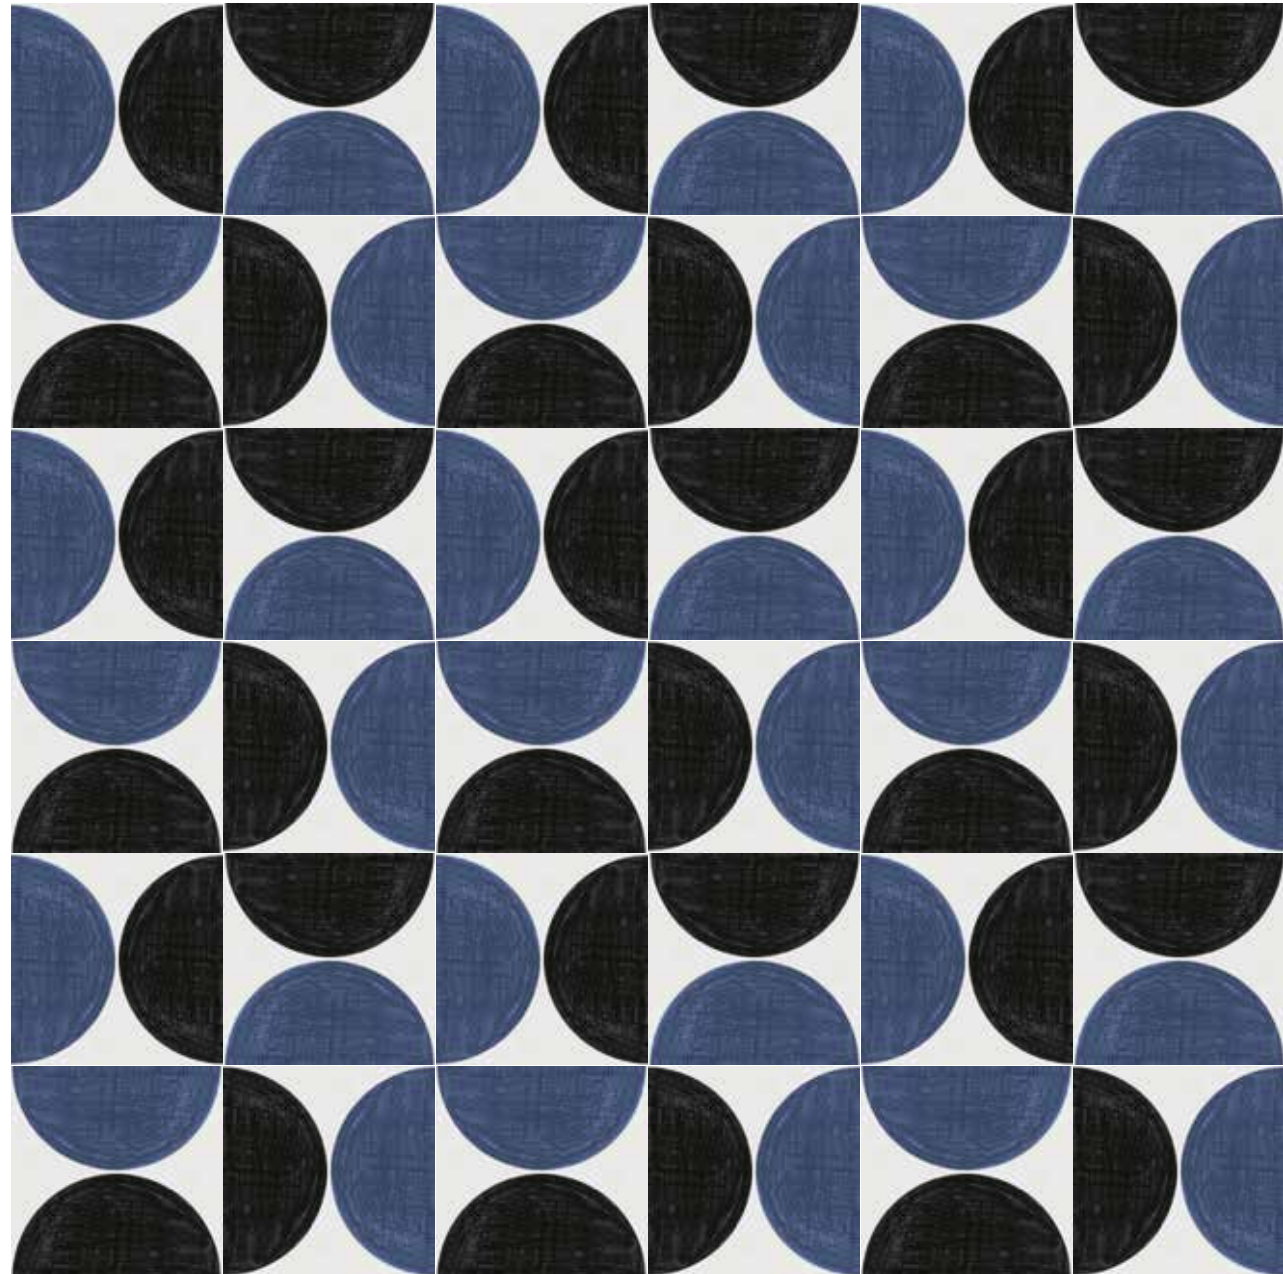

K95080200001VTE0
Royal blue & black circle
Royal mavi & siyah daire