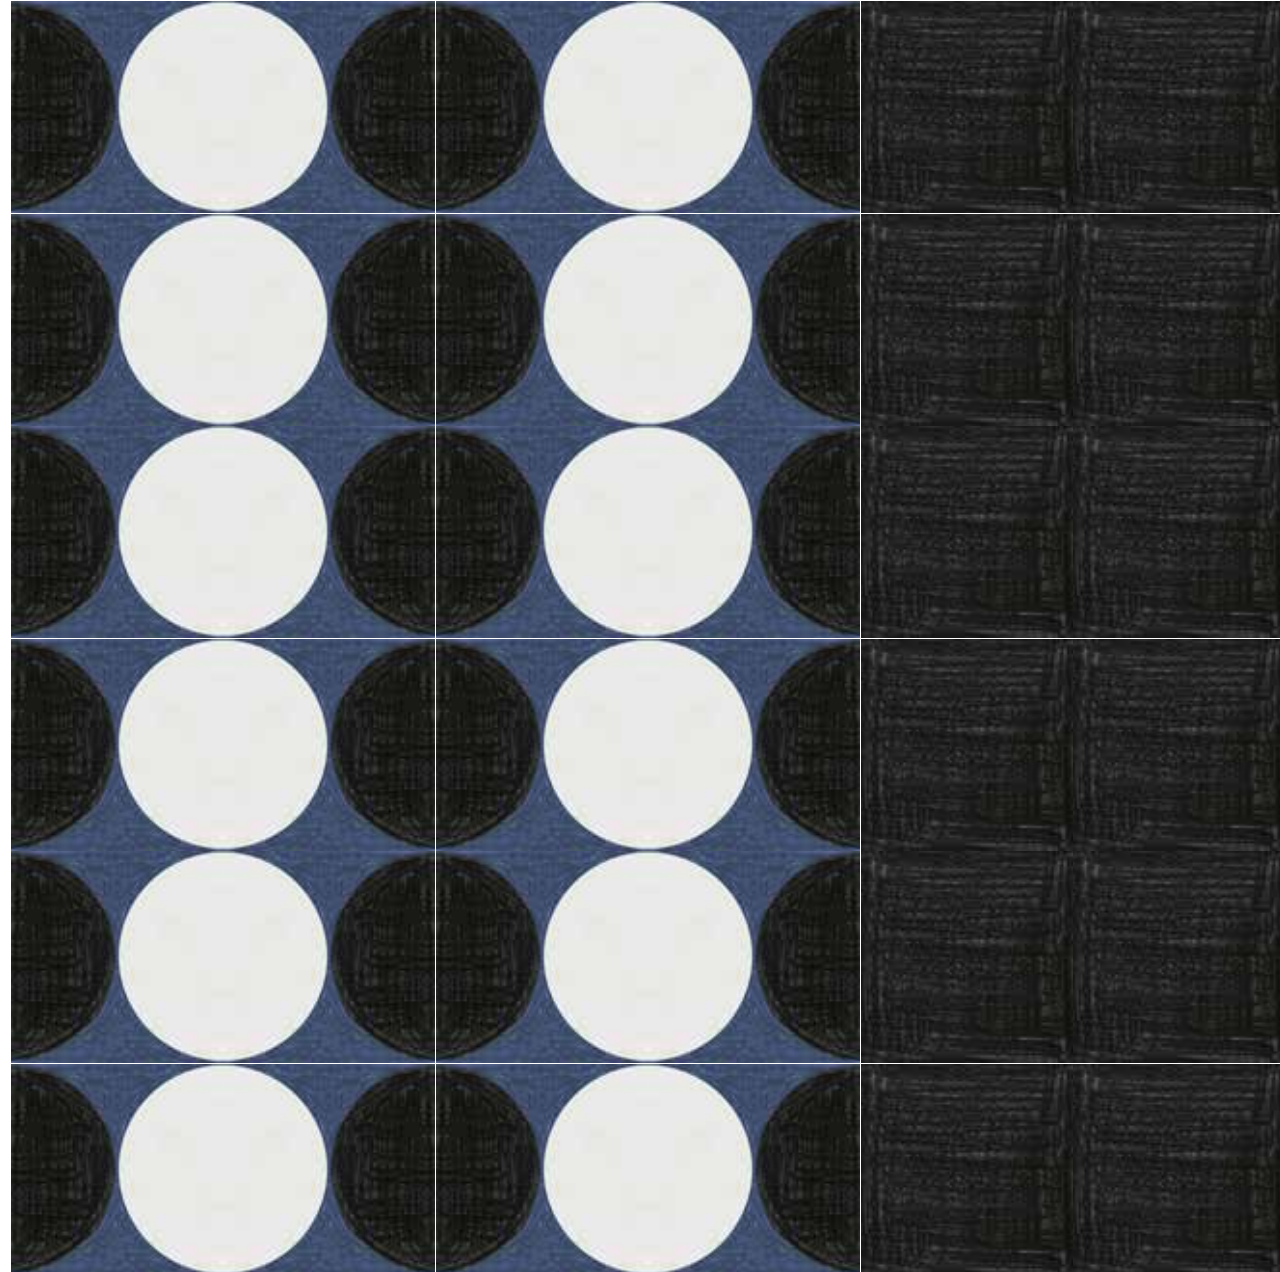

K95079700001VTE0
Black
Siyah

K95080300001VTE0
Royal blue & black-white circle
Royal mavi & siyah-beyaz daire