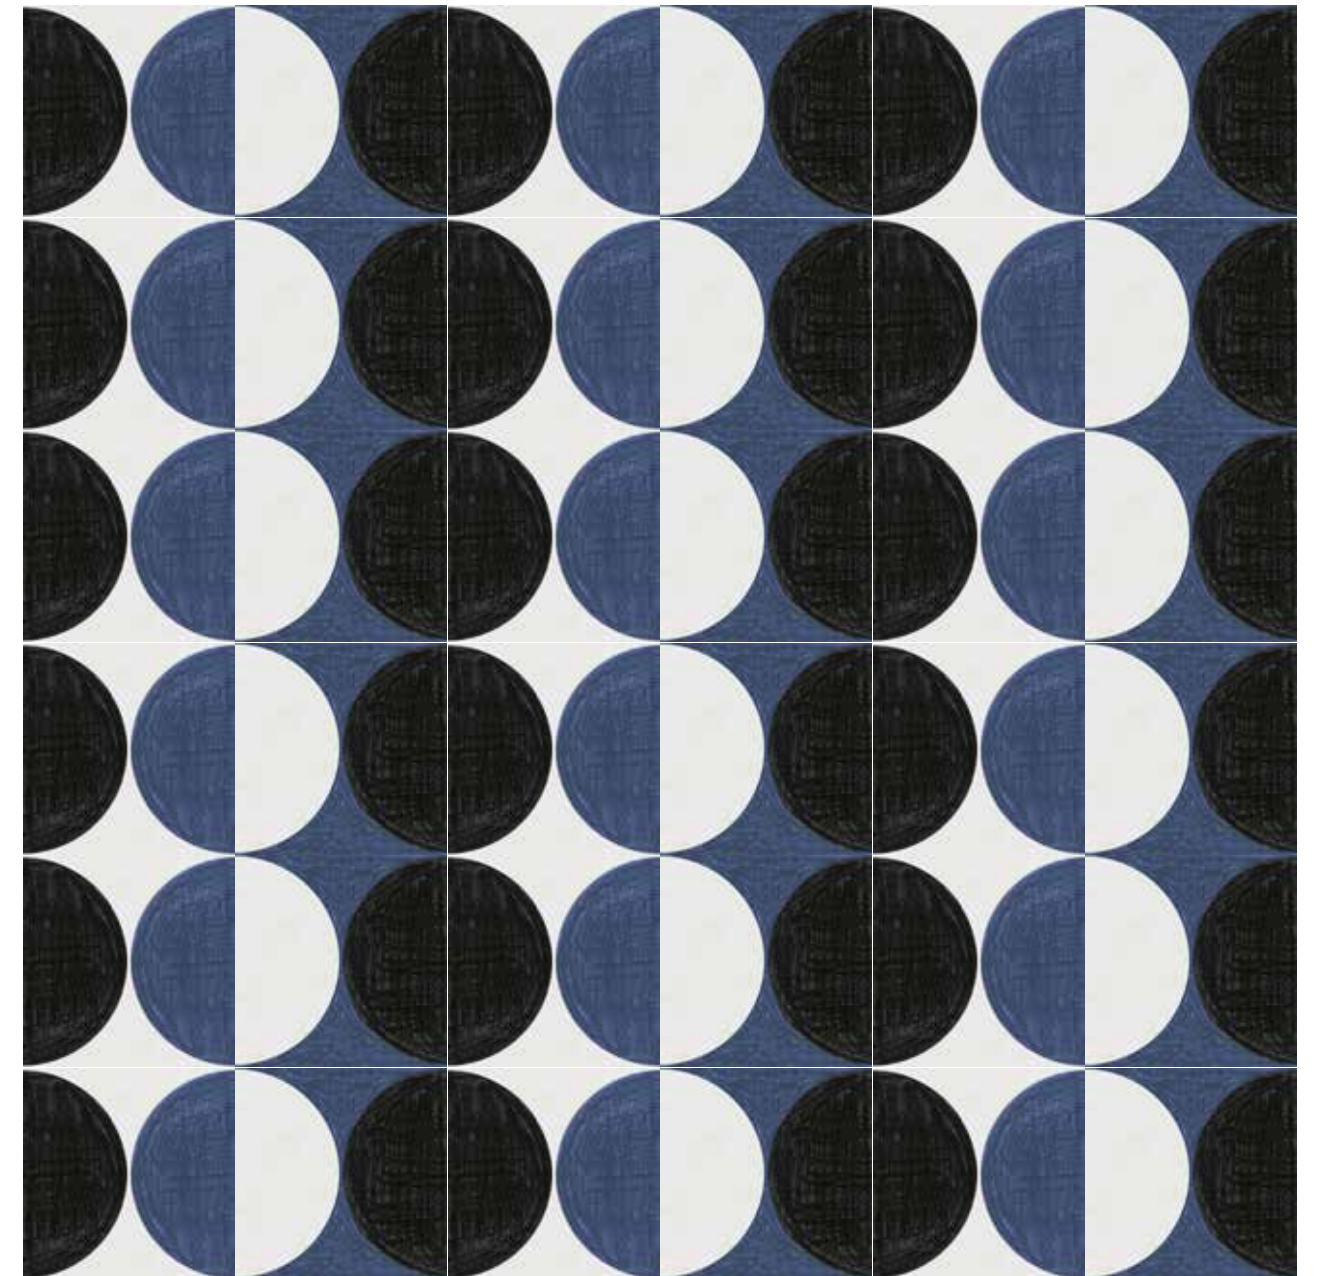

K95080200001VTE0
Royal blue & black circle
Royal mavi & siyah daire

K95080300001VTE0
Royal blue & black-white circle
Royal mavi & siyah-beyaz daire