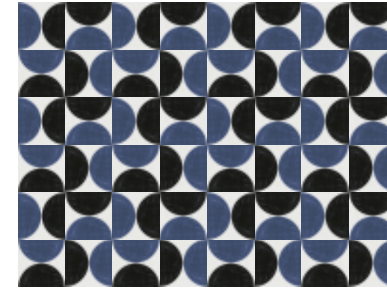

Atelier 01

Unlimited freedom to create Sınırsız yaratma özgürlüğü

Atelier 01 collection provides architects and interior designers the opportunity to explore the most advanced stages of their creativity. The well thought-out system structure in the collection inspires numerous original designs in different combinations.

Atelier 01 koleksiyonu mimarlara ve iç mimarlara yaratıcılıklarının gidebileceği en ileri aşamaları keşfetme olanağı sağlıyor. Koleksiyondaki iyi düşünülmüş sistem yapısı, farklı kombinasyonlarda sayısız özgün tasarıma ilham veriyor.